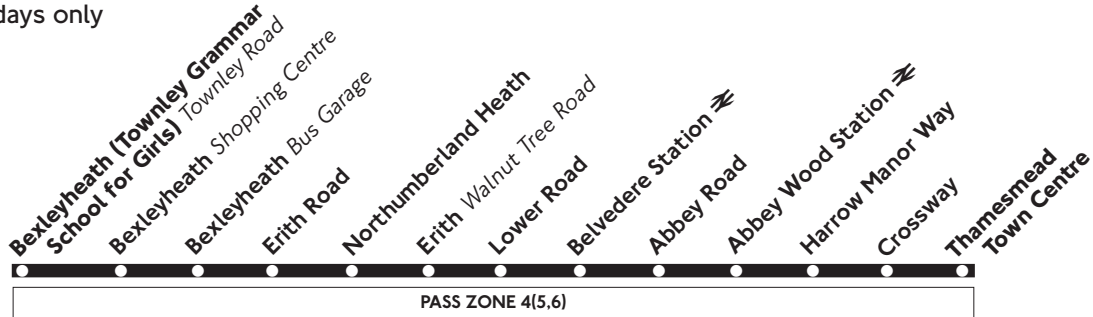

6.9.99
 T22180

602

Bexleyheath (Townley School) - Erith - Thamesmead

Monday to Friday
 schooldays only

Monday to Friday Schooldays only

Bexleyheath (Townley Grammar School for Girls) Townley Rd	1550
Bexleyheath Shopping Centre	1555
Bexleyheath Bus Garage	1559
Erith Walnut Tree Road	1610
Belvedere Station Belvedere	1618
Abbey Wood Station	1624
Thamesmead Crossway	1630
Thamesmead Town Centre	1637